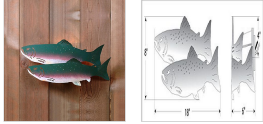

Travelin Trout Sconce Wall Light Country Style

Product No.: A12081

Price: \$284.00

DESCRIPTION

The Travelin Trout Sconce features our unique seven-step hand-painted finishing process. The painting technique and color adds a lifelike characteristic to the two fish, making the sconce both decorative and rustic. Behind the fish is a frost clear diffuser covering the socket to shield the bulb from side viewing. This sconce is ideal for anyone looking to bring unique rustic lighting to the walls of their log home, cabin or northwood lodge-themed room.

Pictured in Finish #05-Fish Stain-Rust Patina base.

Note: This fixture will accept a screw-in type LED bulb of equivalent wattage output.

SPECIFICATIONS

| | |
|---------------------------|--|
| DIMENSIONS (in.) | 8h x 18w x 6e x 4tm |
| LAMPING | Takes 1 - Type B11 (torpedo style) bulb - 60W max. |
| WEIGHT (lbs.) | 4 |
| BACKPLATE SIZE (in.) | 4.375 ROUND |
| UL LISTING | Damp+Dry Locations |
| ADD'L RATINGS | None |
| INSTALLATION INSTRUCTIONS | OPEN INSTALLATION INSTRUCTIONS PDF F |