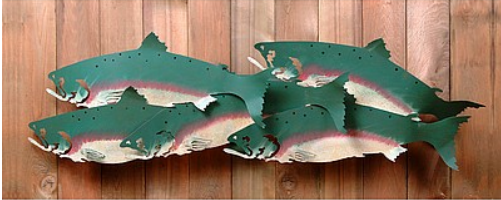

Big Fish Chinook Salmon Sconce

Wall Light Cabin Style

Product No.: A12261

Price: \$808.00

DESCRIPTION

At 5 feet wide, this is our largest sconce. The Big Fish Chinook Salmon Sconce features our unique seven-step handpainted finishing process. The color and layering of the fish add a lifelike characteristic that gives the effect of the fish swimming amongst one another. Behind the fish is a frost clear diffuser covering the sockets to shield the bulb from top and bottom viewing. Imagine this sconce hanging on your rock fireplace or when you are looking to bring unique rustic lighting to the walls of your log home, cabin or northwood lodge-themed room..

Pictured in Finish #05-Fish Stain-Rust Patina base.

Note: This fixture will accept a screw-in type LED bulb of equivalent wattage output.

SPECIFICATIONS

DIMENSIONS (in.)	20h x 60w x 12e x 8tm
LAMPING	Takes 4 - Type B11 (torpedo style) bulbs - 60W max. per bulb
WEIGHT (lbs.)	28
BACKPLATE SIZE (in.)	7.5 x 37.5
UL LISTING	Damp+Dry Locations
ADD'L RATINGS	None
INSTALLATION INSTRUCTIONS	OPEN INSTALLATION INSTRUCTIONS