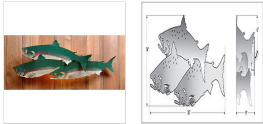

### DESCRIPTION

The Coho Salmon Sconce features our unique seven-step hand-painted finishing process. The painting technique and color add a lifelike characteristic to the school of fish, making the sconce both decorative and rustic. Behind the fish is a frost clear diffuser covering the sockets to shield the bulb from top and bottom viewing. This sconce is ideal for anyone looking to bring unique rustic lighting to the walls of their log home, cabin or northwood lodge-themed room.