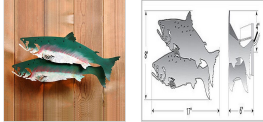

Saltwater Salmon Sconce Wall Light Mountain Cabin Style

Product No.: A12561

Price: \$284.00

DESCRIPTION

The Saltwater Salmon Sconce features our unique seven-step hand-painted finishing process. The painting technique and color adds a lifelike characteristic to the two fish, making the sconce both decorative and rustic. Behind the fish is a frost clear diffuser covering the socket to shield the bulb from side viewing. This sconce is ideal for anyone looking to bring unique rustic lighting to the walls of their log home, cabin or northwood lodge-themed room.

Pictured in Finish #05-Fish Stain-Rust Patina base.

Note: This fixture will accept a screw-in type LED bulb of equivalent wattage output.

SPECIFICATIONS

DIMENSIONS (in.)	12h x 22w x 6e x 6tm
LAMPING	Takes 1 - Type B11 (torpedo style) bulb - 60W max.
WEIGHT (lbs.)	4
BACKPLATE SIZE (in.)	4.375 ROUND
UL LISTING	Damp+Dry Locations
ADD'L RATINGS	None
INSTALLATION INSTRUCTIONS	OPEN INSTALLATION INSTRUCTIONS PDF F