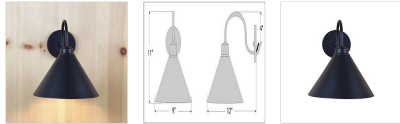

Canyon Sconce Large - Rustic Plain

Outdoor Wall Light Cabin Style

Product No.: A52501

Price: \$240.00

Finish Choices:

DESCRIPTION

The Canyon Sconce Large - Rustic Plain features a plain cone and meets the standards set by the International Dark-Sky Association, which seeks to eliminate glare and upward light. The light is directed downward. Mounts to a minimum 5 inch square board. UL approved for wet locations. Hardwire only. Note: Only powdercoated finishes are recommended for exterior locations.

Pictured in Finish #97-Black Iron.

Note: This fixture will accept a screw-in type LED bulb of equivalent wattage output.

SPECIFICATIONS

DIMENSIONS (in.)	11h x 9w x 12e x 4tm
LAMPING	Takes 1 - Type A19 (standard household style) bulb - 100W max.
WEIGHT (lbs.)	3
BACKPLATE SIZE (in.)	4.375 ROUND
UL LISTING	Wet+Damp+Dry Locations
ADD'L RATINGS	Dark Sky Assoc. Approved - Energy Star Compliant
INSTALLATION INSTRUCTIONS	OPEN INSTALLATION INSTRUCTION