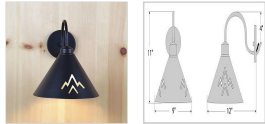

Canyon Sconce Large - Deception Pass

Outdoor Wall Light Log Cabin Style

Product No.: A52502

Price: \$260.00

Finish Choices:

DESCRIPTION

The Canyon Sconce Large - Deception Pass features mountain cutouts on the front of the cone and meets the standard set by the International Dark-Sky Association, which seeks to eliminate glare and upward light. The light is directed downward. Mounts to a minimum 5 inch square board. UL approved for wet locations. Hardwire only. Note: Only powdercoated finishes are recommended for exterior locations.

Pictured in Finish #97-Black Iron.

Note: This fixture will accept a screw-in type LED bulb of equivalent wattage output.

SPECIFICATIONS

DIMENSIONS (in.)	11h x 9w x 12e x 4tm
LAMPING	Takes 1 - Type A19 (standard household style) bulb - 100W max.
WEIGHT (lbs.)	3
BACKPLATE SIZE (in.)	4.375 ROUND
UL LISTING	Wet+Damp+Dry Locations
ADD'L RATINGS	Dark Sky Assoc. Approved - Energy Star Compliant
INSTALLATION INSTRUCTIONS	OPEN INSTALLATION INSTRUCTION