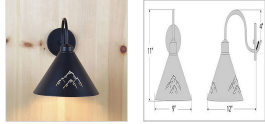

## Canyon Sconce Large - Mountain Outdoor Wall Light Ski Cabin Style

**Product No.: A52541**

**Price: \$274.00**

**Finish Choices:**

### DESCRIPTION

The Canyon Sconce Large - Mountain features mountain cutouts on the front of the cone and meets the standards set by the International Dark-Sky Association, which seeks to eliminate glare and upward light. The light is directed downward. Mounts to a minimum 5 inch square board. UL approved for wet locations. Hardwire only. Note: Only powdercoated finishes are recommended for exterior locations.

Pictured in Finish #97-Black Iron.

Note: This fixture will accept a screw-in type LED bulb of equivalent wattage output.

### SPECIFICATIONS

|                           |                                                                |
|---------------------------|----------------------------------------------------------------|
| DIMENSIONS (in.)          | 11h x 9w x 12e x 4tm                                           |
| LAMPING                   | Takes 1 - Type A19 (standard household style) bulb - 100W max. |
| WEIGHT (lbs.)             | 4                                                              |
| BACKPLATE SIZE (in.)      | 4.375 ROUND                                                    |
| UL LISTING                | Wet+Damp+Dry Locations                                         |
| ADD'L RATINGS             | Dark Sky Assoc. Approved - Energy Star Compliant               |
| INSTALLATION INSTRUCTIONS | <a href="#">OPEN INSTALLATION INSTRUCTION</a>                  |