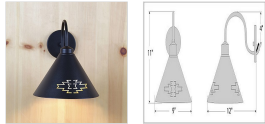

### DESCRIPTION

The Canyon Sconce Large - features a Southwestern design cutout on the front of the cone and meets the standards set by the International Dark-Sky Association, which seeks to eliminate glare and upward light. The light is directed downward. Mounts to a minimum 5 inch square board. UL approved for wet locations. Hardwire only. Note: Only powdercoated finishes are recommended for exterior locations.

Pictured in Finish #97-Black Iron.

Note: This fixture will accept a screw-in type LED bulb of equivalent wattage output.