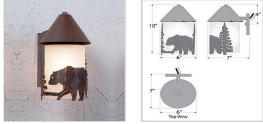

## Cedarline Sconce - Bear Outdoor Wall Light Cabin Style

**Product No.: H51126**

**Price: \$306.00**

**Glass Choices:**

**Finish Choices:**

### DESCRIPTION

The Cedarline Sconce - Bear sconce is suitable for outdoor and indoor locations and features a frosted white glass cylinder with a bear image on the front and trees on each side. This light is ideal for anyone wanting to add rustic lighting to the exterior of their log home or cabin. It has a 4 inch square backplate.

Pictured in Finish #27-Rustic Brown with Frosted Cylinder Glass.

Note: This fixture will accept a screw-in type LED bulb of equivalent wattage output.