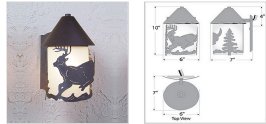

Cedarline Sconce - Mountain Deer Outdoor Wall Light Log Cabin Style

Product No.: H51130

Price: \$290.00

Glass Choices:

Finish Choices:

DESCRIPTION

The Cedarline Sconce - Mtn Deer sconce is suitable for outdoor and indoor locations and features a frosted white glass cylinder with a mtn deer image on the front and trees on each side. This light is ideal for anyone wanting to add rustic lighting to the exterior of their log home or cabin.

Pictured in Finish #27-Rustic Brown with Frosted Cylinder Glass.

Note: This fixture will accept a screw-in type LED bulb of equivalent wattage output.

SPECIFICATIONS

DIMENSIONS (in.)	10h x 6w x 7e x 4tm
LAMPING	Takes 1 - Type A19 (standard household style) bulb - 100W max.
WEIGHT (lbs.)	6
BACKPLATE SIZE (in.)	4.5 SQUARE
UL LISTING	Wet+Damp+Dry Locations
ADD'L RATINGS	Energy Star Compliant
INSTALLATION INSTRUCTIONS	OPEN INSTALLATION INSTRUCTION