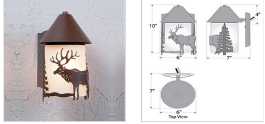

## Cedarline Sconce - Valley Elk Outdoor Wall Light Farmhouse Style

**Product No.: H51123**

**Price: \$290.00**

## DESCRIPTION

The Cedarline Sconce - Elk sconce is suitable for outdoor and indoor locations and features a frosted white glass cylinder with an elk image on the front and trees on each side. This light is ideal for anyone wanting to add rustic lighting to the exterior of their log home or cabin.