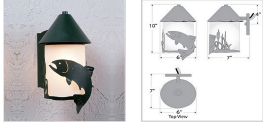

Cedarline Sconce - Trout Outdoor Wall Light Lodge Style

Product No.: H51181

Price: \$290.00

Glass Choices:

Finish Choices:

DESCRIPTION

The Cedarline Sconce - Trout sconce is suitable for outdoor and indoor locations and features a frosted white glass cylinder with a trout image on the front and cattails on each side. This light is ideal for anyone wanting to add rustic lighting to the exterior of their log home or cabin.

Pictured in Finish #47-Forest Green with Frosted Cylinder Glass.

Note: This fixture will accept a screw-in type LED bulb of equivalent wattage output.

SPECIFICATIONS

DIMENSIONS (in.)	10h x 6w x 7e x 4tm
LAMPING	Takes 1 - Type A19 (standard household style) bulb - 100W max.
WEIGHT (lbs.)	6
BACKPLATE SIZE (in.)	4.5 SQUARE
UL LISTING	Wet+Damp+Dry Locations
ADD'L RATINGS	Energy Star Compliant
INSTALLATION INSTRUCTIONS	OPEN INSTALLATION INSTRUCTION