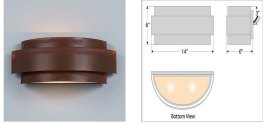

Northridge Double Sconce - Rustic Plain Wall Light Ski Cabin Style

Product No.: A16201

Price: \$290.00

Finish Choices:

DESCRIPTION

The Northridge Double Sconce - Rustic Plain features two bulbs positioned sideways under three horizontal steel bands with a frosted glass diffuser bottom. Light projects both up and down. This sconce will provide unique rustic lighting to the walls of any log home, cabin or northwood lodge-themed room.

Pictured in Finish #02-Rust Patina.

Note: This fixture will accept a screw-in type LED bulb of equivalent wattage output.

SPECIFICATIONS

DIMENSIONS (in.)	6h x 14w x 6e x 3tm
LAMPING	Takes 2 - Type B11 (torpedo style) bulbs - 60W max. per bulb
WEIGHT (lbs.)	5
BACKPLATE SIZE (in.)	4.25 x 6.5
UL LISTING	Damp+Dry Locations
ADD'L RATINGS	None
INSTALLATION INSTRUCTIONS	OPEN INSTALLATION INSTRUCTIONS