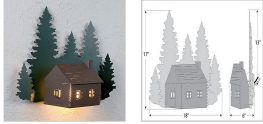

## Cozy Log Cabin Exterior Outdoor Wall Light Country Style

**Product No.: A52024**

**Price: \$350.00**

### DESCRIPTION

The Cozy Log Cabin Exterior light features pine trees set behind the cabin. It is UL approved for wet locations. This item comes with a frosted glass cylinder which covers the bulb. The light source, which gives the effect of a warm log cabin lit from within, points downward. This rustic light is ideal for anyone looking to bring warm, rustic character to the outside lighting of their home. Mounts to a minimum 5 inch square board. Available only in powder-coated finish options.

Pictured in Finish #74-Forest Green-Rustic Brown Base.

Note: This fixture will accept a screw-in type LED bulb of equivalent wattage output.