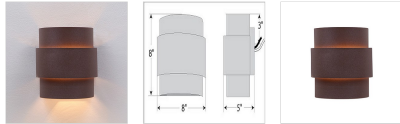

## Northridge Sconce Small - Rustic Plain Outdoor Wall Light Lake Cabin Style

**Product No.: A56101**

**Price: \$228.00**

**Finish Choices:**

### DESCRIPTION

The Northridge Single Sconce - Rustic Plain features a single bulb pointing downwards under three horizontal bands. A glass globe covers the lightbulb. This sconce will provide unique interior or exterior rustic lighting for any log home, cabin or northwood lodge-themed room. Hardwire only.

Pictured in Finish #97-Black Iron.

Note: This fixture will accept a screw-in type LED bulb of equivalent wattage output.