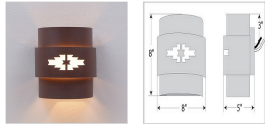

Northridge Sconce Small - Pueblo Outdoor Wall Light Lodge Style

Product No.: A56184

Price: \$256.00

Finish Choices:

DESCRIPTION

The Northridge Single Sconce - Pueblo features a single bulb pointing downwards under a steel frame with our exclusive Southwest-inspired pueblo art in the center band. An acrylic lens covers the cutout and a glass globe covers the lightbulb. This sconce will provide rustic interior or exterior Southwestern lighting for any log home, cabin or northwood lodge-themed room. Note: Only powdercoated finishes are recommended for exterior locations.

Pictured in Finish #27-Rustic Brown.

Note: This fixture will accept a screw-in type LED bulb of equivalent wattage output.

SPECIFICATIONS

DIMENSIONS (in.)	9h x 8w x 5e x 3tm
LAMPING	Takes 1 - Type B11 (torpedo style) bulb - 60W max.
WEIGHT (lbs.)	5
BACKPLATE SIZE (in.)	4.5 SQUARE
UL LISTING	Wet+Damp+Dry Locations
ADD'L RATINGS	None
INSTALLATION INSTRUCTIONS	OPEN INSTALLATION INSTRUCTIONS PDF F