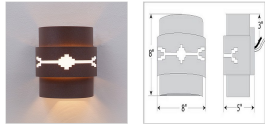

Northridge Sconce Small - Del Rio Outdoor Wall Light Rustic Style

Product No.: A56185

Price: \$256.00

Finish Choices:

DESCRIPTION

The Northridge Single Sconce - Del Rio features a single bulb pointing downwards under a steel frame with our exclusive Southwest-inspired del rio art in the center band. An acrylic lens covers the cutout and a glass globe covers the lightbulb. This sconce will provide rustic interior or exterior Southwestern lighting for any log home, cabin or northwood lodge-themed room. Hardwire only.

Pictured in Finish #97-Black Iron.

Note: This fixture will accept a screw-in type LED bulb of equivalent wattage output.

SPECIFICATIONS

DIMENSIONS (in.)	9h x 8w x 5e x 3tm
LAMPING	Takes 1 - Type B11 (torpedo style) bulb - 60W max.
WEIGHT (lbs.)	5
BACKPLATE SIZE (in.)	4.5 SQUARE
UL LISTING	Wet+Damp+Dry Locations
ADD'L RATINGS	None
INSTALLATION INSTRUCTIONS	OPEN INSTALLATION INSTRUCTIONS PDF F