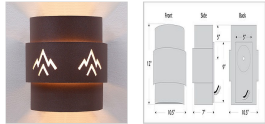

Northridge Sconce Large - Deception Pass Outdoor Wall Light Southwest Style

Product No.: A56202

Price: \$308.00

Finish Choices:

DESCRIPTION

The Northridge Sconce Large - Deception Pass features a steel frame with our exclusive mountain artwork in the center band. The fixture includes one bulb pointing upward and another downward, and a tall glass cylinder to cover the lightbulbs. An acrylic lens also covers the cutout. This Southwest-inspired sconce will provide unique interior or exterior rustic lighting for any log home, cabin or northwood lodge-themed room. Hardwire only. Note: Only powdercoated finishes are recommended for exterior locations.

Pictured in Finish #27-Rustic Brown.

Note: This fixture will accept a screw-in type LED bulb of equivalent wattage output.

SPECIFICATIONS

DIMENSIONS (in.)	12h x 10w x 6e x 4tm
LAMPING	Takes 2 - Type B11 (torpedo style) bulb - 60W max.
WEIGHT (lbs.)	10
BACKPLATE SIZE (in.)	5 x 9
UL LISTING	Wet+Damp+Dry Locations
ADD'L RATINGS	None
INSTALLATION INSTRUCTIONS	OPEN INSTALLATION INSTRUCTIONS PDF F