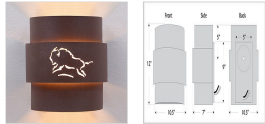

Northridge Sconce Large - Bison Outdoor Wall Light Lodge Style

Product No.: A56239

Price: \$324.00

Finish Choices:

DESCRIPTION

The Northridge Sconce Large - Bison features a steel frame with our exclusive southwest bison artwork in the center band. The fixture includes one bulb pointing upward and another downward, and a tall glass cylinder to cover the lightbulbs. An acrylic lens also covers the cutout. This Southwest-inspired sconce will provide unique interior or exterior rustic lighting for any log home, cabin or northwood lodge-themed room. Hardwire only. Note: Only powdercoated finishes are recommended for exterior locations.

Pictured in Finish #27-Rustic Brown.

Note: This fixture will accept a screw-in type LED bulb of equivalent wattage output.

SPECIFICATIONS

DIMENSIONS (in.)	12h x 10w x 6e x 4tm
LAMPING	Takes 2 - Type B11 (torpedo style) bulb - 60W max.
WEIGHT (lbs.)	10
BACKPLATE SIZE (in.)	4.5 SQUARE
UL LISTING	Wet+Damp+Dry Locations
ADD'L RATINGS	None
INSTALLATION INSTRUCTIONS	OPEN INSTALLATION INSTRUCTIONS PDF F