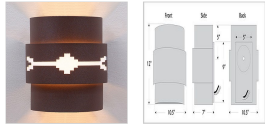

Northridge Sconce Large - Del Rio Outdoor Wall Light Southwest Style

Product No.: A56285

Price: \$330.00

Finish Choices:

DESCRIPTION

The Northridge Sconce Large - Del Rio features a steel frame with our exclusive southwestern artwork in the center band. The fixture includes one bulb pointing upward and another downward, and a tall glass cylinder to cover the lightbulbs. An acrylic lens also covers the cutout. This Southwest-inspired sconce will provide unique interior or exterior rustic lighting for any log home, cabin or northwood lodge-themed room. Hardwire only. Note: Only powdercoated finishes are recommended for exterior locations.

Pictured in Finish #27-Rustic Brown.

Note: This fixture will accept a screw-in type LED bulb of equivalent wattage output.

SPECIFICATIONS

DIMENSIONS (in.)	12h x 10w x 6e x 4tm
LAMPING	Takes 2 - Type B11 (torpedo style) bulb - 60W max.
WEIGHT (lbs.)	10
BACKPLATE SIZE (in.)	4.5 SQUARE
UL LISTING	Wet+Damp+Dry Locations
ADD'L RATINGS	None
INSTALLATION INSTRUCTIONS	OPEN INSTALLATION INSTRUCTIONS PDF F