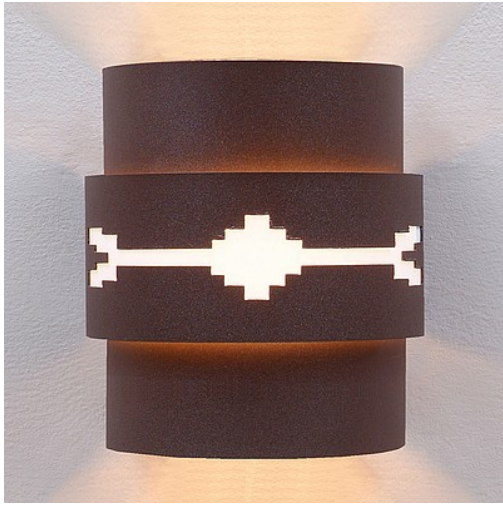

Northridge Sconce Large - Del Rio Outdoor Wall Light Southwest Style

Product No.: A56285

Price: \$330.00

Finish Choices:

DESCRIPTION

The Northridge Sconce Large - Del Rio features a steel frame with our exclusive southwestern artwork in the center band. The fixture includes one bulb pointing upward and another downward, and a tall glass cylinder to cover the lightbulbs. An acrylic lens also covers the cutout. This Southwest-inspired sconce will provide unique interior or exterior rustic lighting for any log home, cabin or northwood lodge-themed room. Hardwire only. Note: Only powdercoated finishes are recommended for exterior locations.

Pictured in Finish #27-Rustic Brown.

Note: This fixture will accept a screw-in type LED bulb of equivalent wattage output.

SPECIFICATIONS

DIMENSIONS (in.)	12h x 10w x 6e x 4tm
LAMPING	Takes 2 - Type B11 (torpedo style) bulb - 60W max.
WEIGHT (lbs.)	10
BACKPLATE SIZE (in.)	4.5 SQUARE
UL LISTING	Wet+Damp+Dry Locations
ADD'L RATINGS	None
INSTALLATION INSTRUCTIONS	OPEN INSTALLATION INSTRUCTIONS PDF F