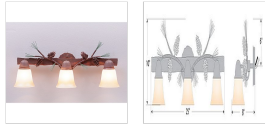

Lakeside Triple Bath Vanity Light - Pine Cone Bath 3 Light Cabin Style

Product No.: A32320

Price: \$466.00

Glass Choices:

Finish Choices:

DESCRIPTION

The Lakeside Triple Bath Light - Pine Cone features handmade, metal pine cone, pine needles and a metal bar that looks like a branch, all attached to a rustic band with the three lights. There is a choice of six different glass globes, the smallest of which only takes A15 bulb. This rustic bathroom vanity light will add warm lighting and rustic character to any bathroom, hallway or over a kitchen sink. Note: This fixture was redesigned in March 2010.

Pictured in Finish #04-Pine Tree Green-Rust Patina base with Two-Toned Amber Cream Bell Glass.

Note: This fixture will accept a screw-in type LED bulb of equivalent wattage output.

SPECIFICATIONS

DIMENSIONS (in.)	10h x 25w x 8e x 6tm
LAMPING	Takes 2 - Type A19 bulb - 100W per bulb
WEIGHT (lbs.)	13
BACKPLATE SIZE (in.)	4.375 ROUND
UL LISTING	Damp+Dry Locations
ADD'L RATINGS	None
INSTALLATION INSTRUCTIONS	OPEN INSTALLATION INSTRUCTIONS PDF FILE