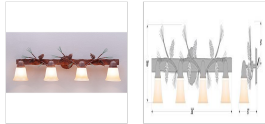

## Lakeside Quad Bath Vanity Light - Pine Cone

Bath 4 Light Farmhouse Style

**Product No.: A32420**

**Price: \$512.00**

**Glass Choices:**

**Finish Choices:**

### DESCRIPTION

The Lakeside Quad Bath Light - Pine Cone features handmade, metal pine cone, pine needles and a metal bar that looks like a branch, all attached to a rustic band with the two lights. There is a choice of six different glass globes, the smallest of which only takes A15 bulb. This rustic bathroom vanity light will add warm lighting and rustic character to any bathroom, hallway or over a kitchen sink. Note: This fixture was redesigned in March 2010.

Pictured in Finish #04-Pine Tree Green-Rust Patina base with Two-Toned Amber Cream Bell Glass.

Note: This fixture will accept a screw-in type LED bulb of equivalent wattage output.