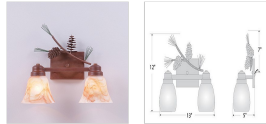

Parkshire Double Bath Vanity Light - Pine Cone Bath 2 Light Country Style

Product No.: H37220

Price: \$450.00

Glass Choices:

Finish Choices:

DESCRIPTION

The Parkshire Double Bath Light - Pine Cone is a two-light vanity fixture which features simple rustic styling. These pine cones are 3D and made of steel, with pine needles and a rustic branch, this is a very smart choice. There are seven different glass globes that fit this bath vanity, so you can pick a style that suits your decorating needs. This light will provide abundant light to any bathroom, whether in a log cabin, or in a traditional home where a eye-catching decor style is desired. Hardwire is standard.

Pictured in Finish #04-Pine Tree Green-Rust Patina base with Marbled Amber Swirl Bell Glass.

Note: This fixture will accept a screw-in type LED bulb of equivalent wattage output.

SPECIFICATIONS

DIMENSIONS (in.)	12h x 13w x 5e x 6tm
LAMPING	Takes 2 - Type A19 (standard household style) bulbs - 100W max. per bulb
WEIGHT (lbs.)	7
BACKPLATE SIZE (in.)	5 x 6
UL LISTING	Damp+Dry Locations
ADD'L RATINGS	None
INSTALLATION INSTRUCTIONS	OPEN INSTALLATION INSTRUCTIONS