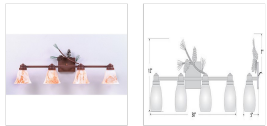

Parkshire Quad Bath Vanity Light - Pine Cone

Bath 4 Light Cabin Style

Product No.: H37420

Price: \$588.00

Glass Choices:

Finish Choices:

DESCRIPTION

The Parkshire Quad Bath Light - Pine Cone is a four-light vanity fixture which features simple rustic styling. These pine cones are 3D and made of steel, with pine needles and a rustic branch, this is a very smart choice. There are seven different glass globes that fit this bath vanity, so you can pick a style that suits your decorating needs. This light will provide abundant light to any bathroom, whether in a log cabin, or in a traditional home where a eye-catching decor style is desired. Hardwire is standard.

Pictured in Finish #04-Pine Tree Green-Rust Patina base with Marbled Amber Swirl Bell Glass.

Note: This fixture will accept a screw-in type LED bulb of equivalent wattage output.

SPECIFICATIONS

DIMENSIONS (in.)	12h x 30w x 5e x 6tm
LAMPING	Takes 4 - Type A19 (standard household style) bulbs - 100W max. per bulb
WEIGHT (lbs.)	17
BACKPLATE SIZE (in.)	5 x 6
UL LISTING	Damp+Dry Locations
ADD'L RATINGS	None
INSTALLATION INSTRUCTIONS	OPEN INSTALLATION INSTRUCTIONS