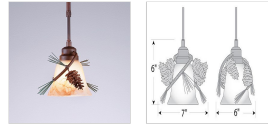

## Sienna Pendant Single - Pine Cone Pendant Light Rustic Style

**Product No.: A28520**

**Price: \$282.00**

**Glass Choices:**

**Finish Choices:**

**Pendant Hanging Choices:**

### DESCRIPTION

The Sienna Pendant - Pine Cone features our exclusive handmade metal pine cones and pine needles attached to a textured metal branch and a choice of glass between six different glass globes. All pendants include a matching ceiling canopy that can be mounted on either a flat or vaulted ceiling. There is a hanging choice of 14 ft black cord (BC), 15 inch - 30 inch adjustable stem (ST) or 3 feet of chain (CH). Hanging choice must be specified at time of order. This pendant is a great for that hanging over a kitchen island or restaurant tables - anywhere to add warm lighting and rustic character to their log home, cabin or northwood lodge-themed room.

Pictured in Finish #04-Pine Tree Green-Rust Patina base with Marbled Amber Swirl Bell Glass and Adjustable Stem.

Note: This fixture will accept a screw-in type LED bulb of equivalent wattage output.