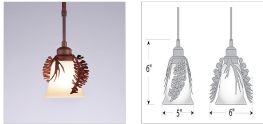

## Sienna Pendant Single - Spruce Cone Pendant Light Country Style

**Product No.: A28540**

**Price: \$282.00**

**Glass Choices:**

**Finish Choices:**

**Pendant Hanging Choices:**

### DESCRIPTION

The Sienna Pendant - Spruce Cone features two metal spruce cones and a choice of glass between six different glass globes. All pendants include a matching ceiling canopy that can be mounted on either a flat or vaulted ceiling. There is a hanging choice of 14 ft black cord (BC), 15 inch - 30 inch adjustable stem (ST) or 3 feet of chain (CH). Hanging choice must be specified at time of order. This pendant is a great for that hanging over a kitchen island or restaurant tables - anywhere to add warm lighting and rustic charcter to their log home, cabin or northwood lodge-themed room.

Pictured in Finish #02-Rust Patina with Two-Toned Amber Cream Bell Glass and Adjustable Stem.

Note: This fixture will accept a screw-in type LED bulb of equivalent wattage output.