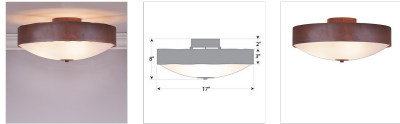

## Ridgemont Close-to-Ceiling Large - Rustic Plain Ceiling Light Rustic Style

**Product No.: A47701**

**Price: \$312.00**

**Bowl Bottom Material Choice:**

**Finish Choices:**

### DESCRIPTION

Our Ridgemont Close-to-Ceiling Large - Rustic Plain measures 17 inches in diameter and 8 inches high and features a 2.75 inch steel band. The frosted glass bottom bowl detaches for bulb changing. For an unique addition to your rustic ceiling light, order one of the decorative Bottom Kits: a three-tree, 3D Spruce Cone or a 3D Pine Cone, any which can be ordered in the same or different color as the fixture. This light is ideal for bringing rustic lighting to any log home, cabin or northwood lodge-themed room, hallway or kitchen.

Pictured in Finish #02-Rust Patina.

Note: This fixture will accept a screw-in type LED bulb of equivalent wattage output.