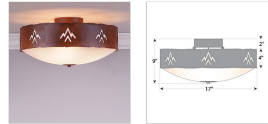

Ridgemont Close-to-Ceiling Large - Deception Pass Ceiling Light Country Style

Product No.: A47702

Price: \$334.00

Bowl Bottom Material Choice:

Finish Choices:

DESCRIPTION

Ridgemont Close-to-Ceiling Large - Deception Pass measures 17 inches in diameter and 8 inches high and features our exclusive southwest art cutouts around the circumference of a steel band. Behind each cutout is a diffuser panel. The frosted glass bottom bowl detaches for bulb changing. For an unique addition to your rustic ceiling light, order one of the decorative Bottom Kits: a three-tree, 3D Spruce Cone or a 3D Pine Cone, any which can be ordered in the same or different color as the fixture. This item is ideal for anyone looking for a non-hanging light to add rustic, Southwestern character to their log home, cabin or northwood lodge-themed room.

Pictured in Finish #02-Rust Patina.

Note: This fixture will accept a screw-in type LED bulb of equivalent wattage output.

SPECIFICATIONS

DIMENSIONS (in.)	9h x 17w
LAMPING	Takes 3 - Type B11 (torpedo style) bulbs - 60W max. per bulb
WEIGHT (lbs.)	8
BACKPLATE SIZE (in.)	5 ROUND
UL LISTING	Damp+Dry Locations
ADD'L RATINGS	None
INSTALLATION INSTRUCTIONS	OPEN INSTALLATION INSTRUCTIONS