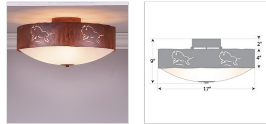

## Ridgemont Close-to-Ceiling Large - Bison Ceiling Light Mountain Cabin Style

**Product No.: A47739**

**Price: \$334.00**

**Bowl Bottom Material Choice:**

**Finish Choices:**

### DESCRIPTION

Our Ridgemont Close-to-Ceiling Large - Bison measures 17 inches in diameter and 8 inches high and features our exclusive southwest bison art cutouts around the circumference of a steel band. Behind each cutout is a diffuser panel. The frosted glass bottom bowl detaches for bulb changing. For an unique addition to your rustic ceiling light, order one of the decorative Bottom Kits: a three-tree, 3D Spruce Cone or a 3D Pine Cone, any which can be ordered in the same or different color as the fixture. This item is ideal for anyone looking for a non-hanging light to add rustic, Southwestern character to their log home, cabin or northwood lodge-themed room.

Pictured in Finish #02-Rust Patina.

Note: This fixture will accept a screw-in type LED bulb of equivalent wattage output.