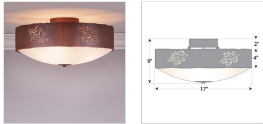

## Ridgemont Close-to-Ceiling Large - Cedar Bough Cutout Ceiling Light Lake Cabin Style

**Product No.: A47748**

**Price: \$334.00**

**Bowl Bottom Material Choice:**

**Finish Choices:**

### DESCRIPTION

Our Ridgemont Close-to-Ceiling Large - Cedar Bough Cutout measures 17 inches in diameter and 8 inches high and features our exclusive cedar bough art cutouts around the circumference of a steel band. Behind each cutout is a diffuser panel. The frosted glass bottom bowl detaches for bulb changing. For an unique addition to your rustic ceiling light, order one of the decorative Bottom Kits: a three-tree, 3D Spruce Cone or a 3D Pine Cone, any which can be ordered in the same or different color as the fixture. This item is ideal for anyone looking for a non-hanging light to add rustic, forest-inspired character to their log home, cabin or northwood lodge-themed room.

Pictured in Finish #02-Rust Patina.

Note: This fixture will accept a screw-in type LED bulb of equivalent wattage output.