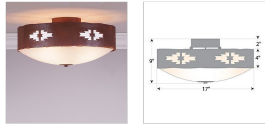

Ridgemont Close-to-Ceiling Large - Pueblo Ceiling Light Country Style

Product No.: A47784

Price: \$342.00

Bowl Bottom Material Choice:

Finish Choices:

DESCRIPTION

Our Ridgemont Close-to-Ceiling Large - Pueblo measures 17 inches in diameter and 8 inches high and features our exclusive southwest pueblo art cutouts around the circumference of a steel band. Behind each cutout is a diffuser panel. The frosted glass bottom bowl detaches for bulb changing. For an unique addition to your rustic ceiling light, order one of the decorative Bottom Kits: a three-tree, 3D Spruce Cone or a 3D Pine Cone, any which can be ordered in the same or different color as the fixture. This item is ideal for anyone looking for a non-hanging light to add rustic, Southwestern character to their log home, cabin or northwood lodge-themed room.

Pictured in Finish #02-Rust Patina.

Note: This fixture will accept a screw-in type LED bulb of equivalent wattage output.

SPECIFICATIONS

DIMENSIONS (in.)	9h x 17w
LAMPING	Takes 3 - Type B11 (torpedo style) bulbs - 60W max. per bulb
WEIGHT (lbs.)	8
BACKPLATE SIZE (in.)	5 ROUND
UL LISTING	Damp+Dry Locations
ADD'L RATINGS	None
INSTALLATION INSTRUCTIONS	OPEN INSTALLATION INSTRUCTIONS