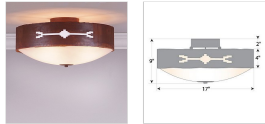

Ridgemont Close-to-Ceiling Large - Del Rio Ceiling Light Farmhouse Style

Product No.: A47785

Price: \$342.00

Bowl Bottom Material Choice:

Finish Choices:

DESCRIPTION

Our Ridgemont Close-to-Ceiling Large - Del Rio measures 17 inches in diameter and 8 inches high and features our exclusive southwest del rio art cutouts around the circumference of a steel band. Behind each cutout is a diffuser panel. The frosted glass bottom bowl detaches for bulb changing. For an unique addition to your rustic ceiling light, order one of the decorative Bottom Kits: a three-tree, 3D Spruce Cone or a 3D Pine Cone, any which can be ordered in the same or different color as the fixture. This item is ideal for anyone looking for a non-hanging light to add rustic, Southwestern character to their log home, cabin or northwood lodge-themed room.

Pictured in Finish #02-Rust Patina.

Note: This fixture will accept a screw-in type LED bulb of equivalent wattage output.

SPECIFICATIONS

DIMENSIONS (in.)	9h x 17w
LAMPING	Takes 3 - Type B11 (torpedo style) bulbs - 60W max. per bulb
WEIGHT (lbs.)	8
BACKPLATE SIZE (in.)	5 ROUND
UL LISTING	Damp+Dry Locations
ADD'L RATINGS	None
INSTALLATION INSTRUCTIONS	OPEN INSTALLATION INSTRUCTIONS