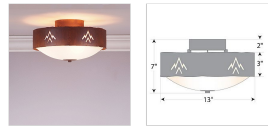

Ridgemont Close-to-Ceiling Medium - Deception Pass Ceiling Light Log Cabin Style

Product No.: A47802

Price: \$290.00

Bowl Bottom Material Choice:

Finish Choices:

DESCRIPTION

Ridgemont Close-to-Ceiling Medium - Deception Pass measures 13 inches in diameter and 7 inches high and features our exclusive southwest art cutouts around the circumference of a steel band. Behind each cutout is a diffuser panel. The frosted glass bottom bowl detaches for bulb changing. For an unique addition to your rustic ceiling light, order one of the decorative Bottom Kits: a three-tree, 3D Spruce Cone or a 3D Pine Cone, any which can be ordered in the same or different color as the fixture. This item is ideal for anyone looking for a non-hanging light to add rustic, Southwestern character to their log home, cabin or northwood lodge-themed room.

Pictured in Finish #02-Rust Patina.

Note: This fixture will accept a screw-in type LED bulb of equivalent wattage output.

SPECIFICATIONS

DIMENSIONS (in.)	7h x 13w
LAMPING	Takes 3 - Type B11 (torpedo style) bulbs - 60W max. per bulb
WEIGHT (lbs.)	8
BACKPLATE SIZE (in.)	5 ROUND
UL LISTING	Damp+Dry Locations
ADD'L RATINGS	None
INSTALLATION INSTRUCTIONS	OPEN INSTALLATION INSTRUCTIONS