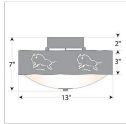

Ridgemont Close-to-Ceiling Medium - Bison Ceiling Light Lodge Style

Product No.: A47839

Price: \$290.00

Bowl Bottom Material Choice:

Finish Choices:

DESCRIPTION

Our Ridgemont Close-to-Ceiling Medium - Bison measures 13 inches in diameter and 7 inches high and features our exclusive southwest bison art cutouts around the circumference of a steel band. Behind each cutout is a diffuser panel. The frosted glass bottom bowl detaches for bulb changing. For an unique addition to your rustic ceiling light, order one of the decorative Bottom Kits: a three-tree, 3D Spruce Cone or a 3D Pine Cone, any which can be ordered in the same or different color as the fixture. This item is ideal for anyone looking for a non-hanging light to add rustic, Southwestern character to their log home, cabin or northwood lodge-themed room.

Pictured in Finish #02-Rust Patina.

Note: This fixture will accept a screw-in type LED bulb of equivalent wattage output.

SPECIFICATIONS

DIMENSIONS (in.)	7h x 13w
LAMPING	Takes 3 - Type B11 (torpedo style) bulbs - 60W max. per bulb
WEIGHT (lbs.)	8
BACKPLATE SIZE (in.)	5 ROUND
UL LISTING	Damp+Dry Locations
ADD'L RATINGS	None
INSTALLATION INSTRUCTIONS	OPEN INSTALLATION INSTRUCTIONS