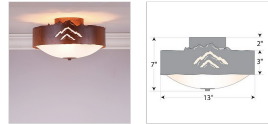

## Ridgemont Close-to-Ceiling Medium - Mountain Ceiling Light Lodge Style

**Product No.: A47841**

**Price: \$290.00**

**Bowl Bottom Material Choice:**

**Finish Choices:**

### DESCRIPTION

Our Ridgemont Close-to-Ceiling Medium - Mountain Cutout measures 13 inches in diameter and 7 inches high and features our exclusive mountain art cutouts around the circumference of a steel band. Behind each cutout is a diffuser panel. The frosted glass bottom bowl detaches for bulb changing. For an unique addition to your rustic ceiling light, order one of the decorative Bottom Kits: a three-tree, 3D Spruce Cone or a 3D Pine Cone, any which can be ordered in the same or different color as the fixture. This item is ideal for anyone looking for a non-hanging light to add rustic, forest-inspired character to their log home, cabin or northwood lodge-themed room.