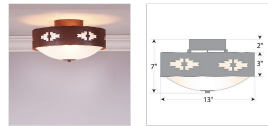

## Ridgemont Close-to-Ceiling Medium - Pueblo Ceiling Light Cabin Style

**Product No.: A47884**

**Price: \$296.00**

**Bowl Bottom Material Choice:**

**Finish Choices:**

### DESCRIPTION

Our Ridgemont Close-to-Ceiling Medium - Pueblo measures 13 inches in diameter and 7 inches high and features our exclusive southwest pueblo art cutouts around the circumference of a steel band. Behind each cutout is a diffuser panel. The frosted glass bottom bowl detaches for bulb changing. For an unique addition to your rustic ceiling light, order one of the decorative Bottom Kits: a three-tree, 3D Spruce Cone or a 3D Pine Cone, any which can be ordered in the same or different color as the fixture. This item is ideal for anyone looking for a non-hanging light to add rustic, Southwestern character to their log home, cabin or northwood lodge-themed room.

Pictured in Finish #02-Rust Patina.

Note: This fixture will accept a screw-in type LED bulb of equivalent wattage output.