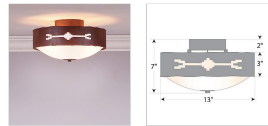

## Ridgemont Close-to-Ceiling Medium - Del Rio Ceiling Light Log Cabin Style

**Product No.: A47885**

**Price: \$296.00**

**Bowl Bottom Material Choice:**

**Finish Choices:**

### DESCRIPTION

Our Ridgemont Close-to-Ceiling Medium - Del Rio measures 13 inches in diameter and 7 inches high and features our exclusive southwest del rio art cutouts around the circumference of a steel band. Behind each cutout is a diffuser panel. The frosted glass bottom bowl detaches for bulb changing. For an unique addition to your rustic ceiling light, order one of the decorative Bottom Kits: a three-tree, 3D Spruce Cone or a 3D Pine Cone, any which can be ordered in the same or different color as the fixture. This item is ideal for anyone looking for a non-hanging light to add rustic, Southwestern character to their log home, cabin or northwood lodge-themed room.

Pictured in Finish #02-Rust Patina.

Note: This fixture will accept a screw-in type LED bulb of equivalent wattage output.