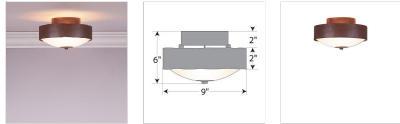

Ridgemont Close-to-Ceiling Small - Rustic Plain Ceiling Light Mountain Cabin Style

Product No.: A47901

Price: \$230.00

Bowl Bottom Material Choice:

Finish Choices:

DESCRIPTION

Our Ridgemont Close-to-Ceiling Small - Rustic Plain measures 9 inches in diameter and 6 inches high and features a 2.5 inch steel band. The frosted glass bottom bowl detaches for bulb changing. For an unique addition to your rustic ceiling light, order one of the decorative Bottom Kits: a three-tree, 3D Spruce Cone or a 3D Pine Cone, any which can be ordered in the same or different color as the fixture. This light is ideal for bringing rustic lighting to any log home, cabin or northwood lodge-themed room, hallway or kitchen.

Pictured in Finish #02-Rust Patina.

Note: This fixture will accept a screw-in type LED bulb of equivalent wattage output.

SPECIFICATIONS

DIMENSIONS (in.)	6h x 9w
LAMPING	Takes 2 - Type B11 (torpedo style) bulbs - 60W max. per bulb
WEIGHT (lbs.)	8
BACKPLATE SIZE (in.)	5 ROUND
UL LISTING	Damp+Dry Locations
ADD'L RATINGS	None
INSTALLATION INSTRUCTIONS	OPEN INSTALLATION INSTRUCTIONS