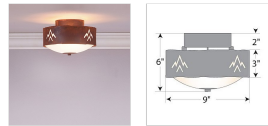

Ridgemont Close-to-Ceiling Small - Deception Pass Ceiling Light Southwest Style

Product No.: A47902

Price: \$240.00

Bowl Bottom Material Choice:

Finish Choices:

DESCRIPTION

Ridgemont Close-to-Ceiling Small - Deception Pass measures 9 inches in diameter and 6 inches high and features our exclusive southwest art cutouts around the circumference of a steel band. Behind each cutout is a diffuser panel. The frosted glass bottom bowl detaches for bulb changing. For an unique addition to your rustic ceiling light, order one of the decorative Bottom Kits: a three-tree, 3D Spruce Cone or a 3D Pine Cone, any which can be ordered in the same or different color as the fixture. This item is ideal for anyone looking for a non-hanging light to add rustic, Southwestern character to their log home, cabin or northwood lodge-themed room.

Pictured in Finish #02-Rust Patina.

Note: This fixture will accept a screw-in type LED bulb of equivalent wattage output.

SPECIFICATIONS

DIMENSIONS (in.)	6h x 9w
LAMPING	Takes 2 - Type B11 (torpedo style) bulbs - 60W max. per bulb
WEIGHT (lbs.)	8
BACKPLATE SIZE (in.)	5 ROUND
UL LISTING	Damp+Dry Locations
ADD'L RATINGS	None
INSTALLATION INSTRUCTIONS	OPEN INSTALLATION INSTRUCTIONS