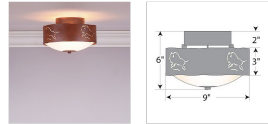

### DESCRIPTION

Our Ridgemont Close-to-Ceiling Small - Bison measures 9 inches in diameter and 6 inches high and features our exclusive southwest bison art cutouts around the circumference of a steel band. Behind each cutout is a diffuser panel. The frosted glass bottom bowl detaches for bulb changing. For an unique addition to your rustic ceiling light, order one of the decorative Bottom Kits: a three-tree, 3D Spruce Cone or a 3D Pine Cone, any which can be ordered in the same or different color as the fixture. This item is ideal for anyone looking for a non-hanging light to add rustic, Southwestern character to their log home, cabin or northwood lodge-themed room.