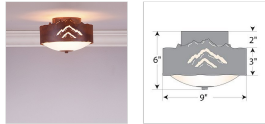

## Ridgemont Close-to-Ceiling Small - Mountain Ceiling Light Country Style

**Product No.: A47941**

**Price: \$240.00**

**Bowl Bottom Material Choice:**

**Finish Choices:**

### DESCRIPTION

Our Ridgemont Close-to-Ceiling Small - Mountain Cutout measures 9 inches in diameter and 6 inches high and features our exclusive mountain art cutouts around the circumference of a steel band. Behind each cutout is a diffuser panel. The frosted glass bottom bowl detaches for bulb changing. For an unique addition to your rustic ceiling light, order one of the decorative Bottom Kits: a three-tree, 3D Spruce Cone or a 3D Pine Cone, any which can be ordered in the same or different color as the fixture. This item is ideal for anyone looking for a non-hanging light to add rustic, forest-inspired character to their log home, cabin or northwood lodge-themed room.