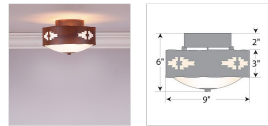

Ridgemont Close-to-Ceiling Small - Pueblo Ceiling Light Southwest Style

Product No.: A47984

Price: \$244.00

Bowl Bottom Material Choice:

Finish Choices:

DESCRIPTION

Our Ridgemont Close-to-Ceiling Small - Pueblo measures 9 inches in diameter and 6 inches high and features our exclusive southwest pueblo art cutouts around the circumference of a steel band. Behind each cutout is a diffuser panel. The frosted glass bottom bowl detaches for bulb changing. For an unique addition to your rustic ceiling light, order one of the decorative Bottom Kits: a three-tree, 3D Spruce Cone or a 3D Pine Cone, any which can be ordered in the same or different color as the fixture. This item is ideal for anyone looking for a non-hanging light to add rustic, Southwestern character to their log home, cabin or northwood lodge-themed room.

Pictured in Finish #02-Rust Patina.

Note: This fixture will accept a screw-in type LED bulb of equivalent wattage output.

SPECIFICATIONS

DIMENSIONS (in.)	6h x 9w
LAMPING	Takes 2 - Type B11 (torpedo style) bulbs - 60W max. per bulb
WEIGHT (lbs.)	8
BACKPLATE SIZE (in.)	5 ROUND
UL LISTING	Damp+Dry Locations
ADD'L RATINGS	None
INSTALLATION INSTRUCTIONS	OPEN INSTALLATION INSTRUCTIONS