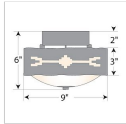

Ridgemont Close-to-Ceiling Small - Del Rio Ceiling Light Southwest Style

Product No.: A47985

Price: \$258.00

Bowl Bottom Material Choice:

Finish Choices:

DESCRIPTION

Our Ridgemont Close-to-Ceiling Small - Del Rio measures 9 inches in diameter and 6 inches high and features our exclusive southwest del rio art cutouts around the circumference of a steel band. Behind each cutout is a diffuser panel. The frosted glass bottom bowl detaches for bulb changing. For an unique addition to your rustic ceiling light, order one of the decorative Bottom Kits: a three-tree, 3D Spruce Cone or a 3D Pine Cone, any which can be ordered in the same or different color as the fixture. This item is ideal for anyone looking for a non-hanging light to add rustic, Southwestern character to their log home, cabin or northwood lodge-themed room.

Pictured in Finish #02-Rust Patina.

Note: This fixture will accept a screw-in type LED bulb of equivalent wattage output.

SPECIFICATIONS

DIMENSIONS (in.)	6h x 9w
LAMPING	Takes 2 - Type B11 (torpedo style) bulbs - 60W max. per bulb
WEIGHT (lbs.)	8
BACKPLATE SIZE (in.)	5 ROUND
UL LISTING	Damp+Dry Locations
ADD'L RATINGS	None
INSTALLATION INSTRUCTIONS	OPEN INSTALLATION INSTRUCTIONS