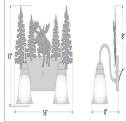

Wasatch Double Bath Vanity Light - Alaska Moose

Bath 2 Light Ski Cabin Style

Product No.: H32222

Price: \$306.00

Glass Choices:

Finish Choices:

DESCRIPTION

Affordable and practical bathroom lights make the Wasatch Bathroom Vanity lights one of our best selling series. Offered with a choice of eight different styles and colors of glass globes, this fixture gives abundant light and rustic character to any bathroom. This item is the Wasatch Double - Alaska Moose and is Pictured in Finish #03 - Cedar Green trees and Rust Patina base.

Pictured in Finish #03-Cedar Green-Rust Patina base with Two-Toned Amber Cream Bell Glass.

Note: This fixture will accept a screw-in type LED bulb of equivalent wattage output.

SPECIFICATIONS

DIMENSIONS (in.)	13h x 16w x 8e x 8tm
LAMPING	Takes 2 - Type A19 (standard household style) bulbs - 100W max. per bulb
WEIGHT (lbs.)	8
BACKPLATE SIZE (in.)	5 x 13
UL LISTING	Damp+Dry Locations
ADD'L RATINGS	None
INSTALLATION INSTRUCTIONS	OPEN INSTALLATION INSTRUCTIONS