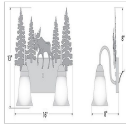

Wasatch Double Bath Vanity Light - Mountain Moose Bath 2 Light Lodge Style

Product No.: H32227

Price: \$306.00

Glass Choices:

Finish Choices:

DESCRIPTION

Affordable and practical bathroom lights make the Wasatch Bathroom Vanity lights one of our best selling series. Offered with a choice of eight different styles and colors of glass globes, this fixture gives abundant light and rustic character to any bathroom. This item is the Wasatch Double - Mtn Moose and is Pictured in Finish #03 - Cedar Green trees and Rust Patina base.

Pictured in Finish #03-Cedar Green-Rust Patina base with Two-Toned Amber Cream Bell Glass.

Note: This fixture will accept a screw-in type LED bulb of equivalent wattage output.

SPECIFICATIONS

DIMENSIONS (in.)	13h x 16w x 8e x 8tm
LAMPING	Takes 2 - Type A19 (standard household style) bulbs - 100W max. per bulb
WEIGHT (lbs.)	8
BACKPLATE SIZE (in.)	5 x 13
UL LISTING	Damp+Dry Locations
ADD'L RATINGS	None
INSTALLATION INSTRUCTIONS	OPEN INSTALLATION INSTRUCTIONS