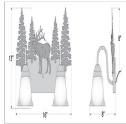

## Wasatch Double Bath Vanity Light - Mountain Elk Bath 2 Light Country Style

**Product No.: H32233**

**Price: \$290.00**

**Glass Choices:**

**Finish Choices:**

### DESCRIPTION

Affordable and practical bathroom lights make the Wasatch Bathroom Vanity lights one of our best selling series. Offered with a choice of eight different styles and colors of glass globes, this fixture gives abundant light and rustic character to any bathroom. This item is the Wasatch Double - Mtn Elk and is Pictured in Finish #03 - Cedar Green trees and Rust Patina base.

Pictured in Finish #03-Cedar Green-Rust Patina base with Two-Toned Amber Cream Bell Glass.

Note: This fixture will accept a screw-in type LED bulb of equivalent wattage output.

### SPECIFICATIONS

DIMENSIONS (in.)	13h x 16w x 8e x 8tm
LAMPING	Takes 2 - Type A19 (standard household style) bulbs - 100W max. per bulb
WEIGHT (lbs.)	8
BACKPLATE SIZE (in.)	5 x 13
UL LISTING	Damp+Dry Locations
ADD'L RATINGS	None