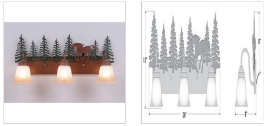

## Wasatch Triple Bath Vanity Light - Mountain Horse Bath 3 Light Western Style

**Product No.: H32335**

**Price: \$382.00**

**Glass Choices:**

**Finish Choices:**

### DESCRIPTION

Affordable and practical bathroom lights make the Wasatch Bathroom Vanity lights one of our best selling series. Offered with a choice of eight different styles and colors of glass globes, this fixture gives abundant light and rustic character to any bathroom. This item is the Wasatch Triple - Mtn Horse and is Pictured in Finish #03 - Cedar Green trees and Rust Patina base.

Pictured in Finish #03-Cedar Green-Rust Patina base with Two-Toned Amber Cream Bell Glass.

Note: This fixture will accept a screw-in type LED bulb of equivalent wattage output.