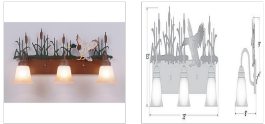

## Wasatch Triple Bath Vanity Light - Mallard Bath 3 Light Rustic Style

**Product No.: H32366**

**Price: \$356.00**

**Glass Choices:**

**Finish Choices:**

### DESCRIPTION

Affordable and practical bathroom lights make the Wasatch Bathroom Vanity lights one of our best selling series. Offered with a choice of eight different styles and colors of glass globes, this fixture gives abundant light and rustic character to any bathroom. This item is the Wasatch Triple - Mallard and is Pictured in Finish #06 - Waterfowl Stain with Cedar Green cattails and Rust Patina base.

Pictured in Finish #06-Waterfowl Gray-Rust Patina base with Two-Toned Amber Cream Bell Glass.

Note: This fixture will accept a screw-in type LED bulb of equivalent wattage output.