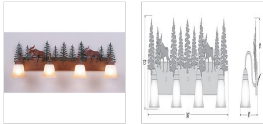

Wasatch Quad Bath Vanity Light - Mountain Moose Bath 4 Light River Cabin Style

Product No.: H32427

Price: \$434.00

Glass Choices:

Finish Choices:

DESCRIPTION

Affordable and practical bathroom lights make the Wasatch Bathroom Vanity lights one of our best selling series. Offered with a choice of eight different styles and colors of glass globes, this fixture gives abundant light and rustic character to any bathroom. This item is the Wasatch Quad - Mtn Moose and is Pictured in Finish #03 - Cedar Green trees and Rust Patina base.

Pictured in Finish #03-Cedar Green-Rust Patina base with Two-Toned Amber Cream Bell Glass.

Note: This fixture will accept a screw-in type LED bulb of equivalent wattage output.

SPECIFICATIONS

DIMENSIONS (in.)	13h x 36w x 8e x 8tm
LAMPING	Takes 4 - Type A19 (standard household style) bulbs - 100W max. per bulb
WEIGHT (lbs.)	16
BACKPLATE SIZE (in.)	5 x 33
UL LISTING	Damp+Dry Locations
ADD'L RATINGS	None
INSTALLATION INSTRUCTIONS	OPEN INSTALLATION INSTRUCTIONS