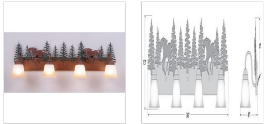

Wasatch Quad Bath Vanity Light - Mountain Horse Bath 4 Light Equestrian Style

Product No.: H32435

Price: \$434.00

Glass Choices:

Finish Choices:

DESCRIPTION

Affordable and practical bathroom lights make the Wasatch Bathroom Vanity lights one of our best selling series. Offered with a choice of eight different styles and colors of glass globes, this fixture gives abundant light and rustic character to any bathroom. This item is the Wasatch Quad - Mtn Horse and is Pictured in Finish #03 - Cedar Green trees and Rust Patina base.

Pictured in Finish #03-Cedar Green-Rust Patina base with Two-Toned Amber Cream Bell Glass.

Note: This fixture will accept a screw-in type LED bulb of equivalent wattage output.

SPECIFICATIONS

DIMENSIONS (in.)	13h x 36w x 8e x 8tm
LAMPING	Takes 4 - Type A19 (standard household style) bulbs - 100W max. per bulb
WEIGHT (lbs.)	16
BACKPLATE SIZE (in.)	5 x 33
UL LISTING	Damp+Dry Locations
ADD'L RATINGS	None
INSTALLATION INSTRUCTIONS	OPEN INSTALLATION INSTRUCTIONS